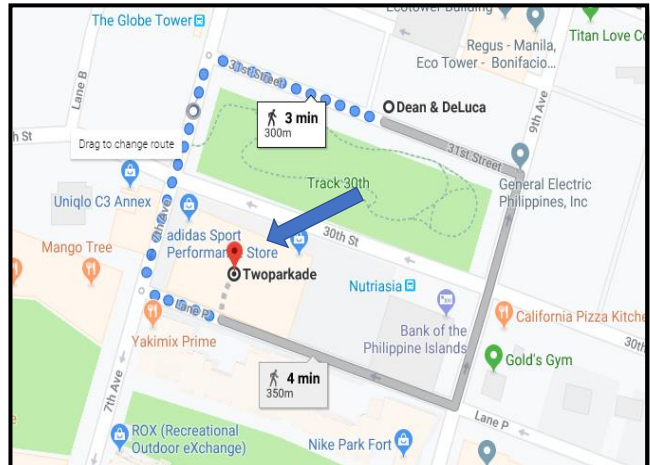

OFFICE ADDRESS:

30/F Ore Central Tower
31st Street corner 9th Avenue
Bonifacio Global City
Taguig City 1634

☎ +63 (02) 8863 0688

✉ inquiry@chinaphil.net

IMPORTANT REMINDERS:

1. All visitors must present a valid Government ID at the lobby to get a temporary access card.
2. Kindly give us the specific name of each visitor so we can ask the admn / lobby to prepare your temporary access card.

PARKING 2: Twoparkade, Lane P, Taguig, 1203