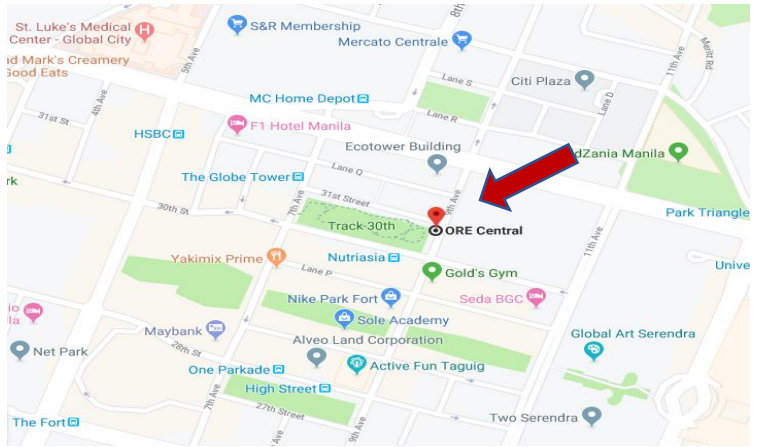

OFFICE ADDRESS:

30/F Ore Central Tower
31st Street corner 9th Avenue
Bonifacio Global City
Taguig City 1634

☎ +63 (02) 8863 0688

✉ inquiry@chinaphil.net

IMPORTANT REMINDERS:

1. All visitors must present a valid Government ID at the lobby to get a temporary access card.
2. Kindly give us the specific name of each visitor so we can ask the admn / lobby to prepare your temporary access card.

PARKING 2: Twoparkade, Lane P, Taguig, 1203