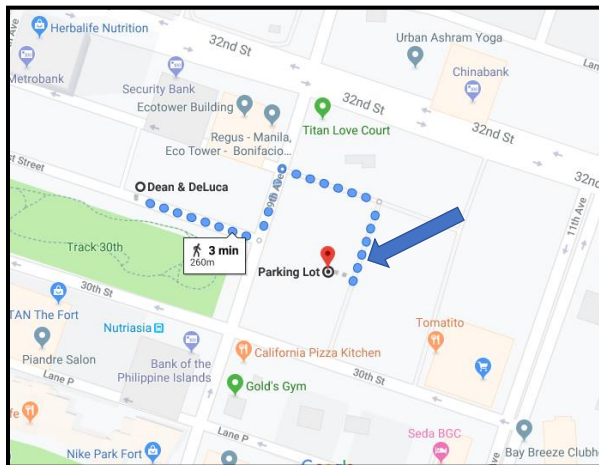

OFFICE ADDRESS:

30/F Ore Central Tower
31st Street corner 9th Avenue
Bonifacio Global City
Taguig City 1634

☎ +63 (02) 8863 0688

✉ inquiry@chinaphil.net

IMPORTANT REMINDERS:

1. All visitors must present a valid Government ID at the lobby to get a temporary access card.
2. Kindly give us the specific name of each visitor so we can ask the admn / lobby to prepare your temporary access card.

ORE CENTRAL DRESS CODE:

1. NO slippers
2. NO tank tops
3. NO shorts

For available parking slots at ORE, please call:

Ms. Ricci Ann Ebuenga

☎ +63 917 635 1567

For Pay Parking near ORE (3mins walk)

PARKING 1: Parking Lot, R-5, Pasig,